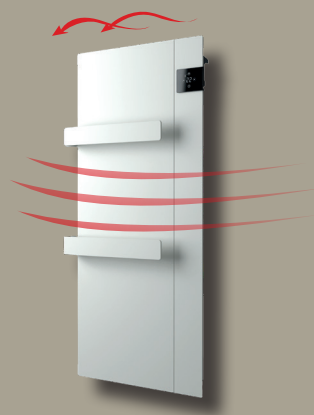

# ONSEN

Heated towel rail: design, wellbeing and practicality, even in the tightest spaces.

At RADIALIGHT, we see ONSEN as the essence of what we imagine our bathroom to be.

It is a design feature, because wellbeing plays an increasingly important role in our culture: the bathroom is no longer simply a room, it's a space that nurtures emotions. It's compact and, at only 40 cm wide by 10 cm thick, it can easily be installed in even the smallest of rooms.

It's practical and effective: thanks to its 750 W power and specialised heating technology it can be used as the main heating system for your bathroom or as an accessory, providing you with towels that are always warm and dry. It's easy to use, because the controls are always at your fingertips - simple and user-friendly. It's intelligent because, thanks to its versatile electronics, it adapts to our personal habits. Welcome to the world of ONSEN, the great little heating accessory you never knew you needed.

## Heating Style

ONSEN's unique Dual-Therm heating technology releases heat through convection and radiation at the same time.

The convection flow that comes out of the top heats the bathroom.

The radiation creates a pleasant warmth that envelopes you like a warm embrace, while also drying your towels.

## Technical Characteristics

- Moisture proof, powder coated metal structure.
- Dual heating system: radiation for all-round comfort, and convection for quick heating.
- Suitable as both main and accessory heating.
- Easy-to-use touch controls with LCD display.
- Electronic thermostat with automatic heat control, to avoid energy waste.
- Various operating modes: automatic, programmed, timer.
- Open-window alarm function.
- Fitted with 2 towel rails.
- IP 24 protection against water spray: safe even in the wettest places.
- Available in two colours: ice white and anthracite grey.