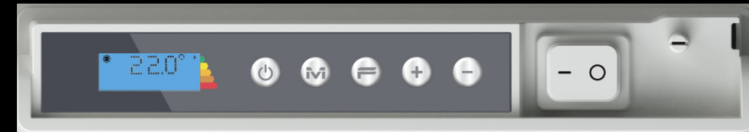

You can now have all of this in a single product, or rather, two, in ice white and anthracite grey, with ICON.

Be sure you have a real piece of furniture in your favourite room. Protruding only 45 cm, the ICON radiant panel will heat you and your loved ones to the core, using radiant technology certified by Radialight and with a design that will not be out of place in any room you want to try it in.

Heating Style

ICON contains DUAL-THERM technology that is two different heating systems in a single product : convection makes it possible to quickly reach the required comfort level in the room while radiant heating ensures that the front surface transmits constant and even comfort.

The electronic thermostat provides intelligent heat management automatically reducing consumption when the temperature reaches the required level.

Control System

With its user friendly keypad ICON allows to have a quick and easy access to the radiator control features.

Features and Technical Data

ICON is available in 4 different models with power from 750 to 2000W, suitable for rooms from 5 up to 30 square meters.

Two colors: ice white and anthracite grey, both with satin finish. A bathroom kit, separately supplied as an accessory, can be adapted to suit all the versions. It's made up of 2 aluminium towel holders and a bathrobe hook. ICON will become a towel rail in your dream bathroom